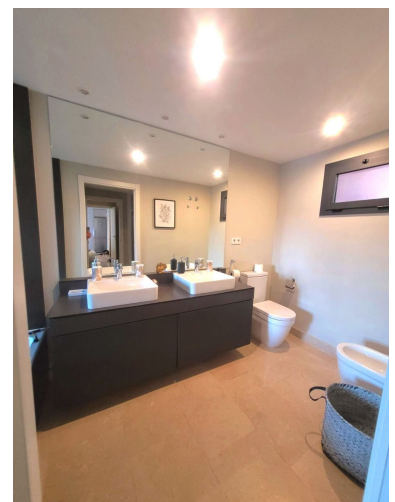

Price: 424,000 €  
Printing day : 4th May 2026

---

**Overview:** Luxury 2-Bedroom Apartment with Private Jacuzzi Terrace & Panoramic Sea & Valley Views Discover this stunning apartment in the exclusive residential complex, nestled on the hills of Estepona. Enjoy absolute peace and privacy with breathtaking panoramic views over the lush green valley and the sparkling Mediterranean Sea. Just minutes from vibrant Estepona town centre, dream beaches and top-class restaurants – the perfect blend of nature, luxury and quality of life. Property Highlights 2 spacious and bright bedrooms with high-quality finishes 2 modern bathrooms (one en-suite) Open-plan kitchen-dining-living area ideal for entertaining Large sunny terrace with private jacuzzi and spectacular valley & sea views High-spec equipment: air conditioning, fitted wardrobes, security glass, underfloor heating in bathroom Underground parking space included Complex Amenities Exclusive gated community with beautifully maintained gardens Communal swimming pool Fully equipped gym This high-quality property is perfect as a permanent residence, holiday home or excellent investment (strong demand in the area with low community fees and great capital appreciation potential). Viewing highly recommended – contact us today to arrange a private viewing!