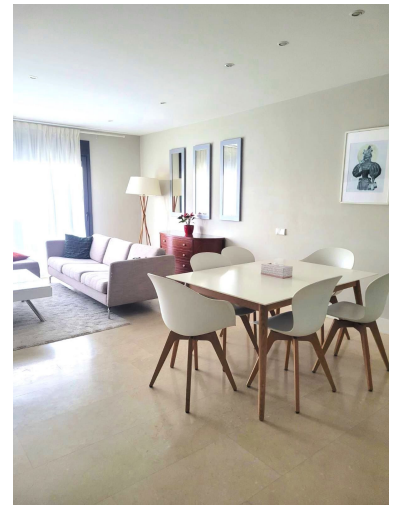

Price: 424,000 €  
Printing day : 4th May 2026

---

**Overview:** Luxury 2-Bedroom Apartment with Private Jacuzzi Terrace & Panoramic Sea & Valley Views Discover this stunning apartment in the exclusive residential complex, nestled on the hills of Estepona. Enjoy absolute peace and privacy with breathtaking panoramic views over the lush green valley and the sparkling Mediterranean Sea. Just minutes from vibrant Estepona town centre, dream beaches and top-class restaurants – the perfect blend of nature, luxury and quality of life. Property Highlights 2 spacious and bright bedrooms with high-quality finishes 2 modern bathrooms (one en-suite) Open-plan kitchen-dining-living area ideal for entertaining Large sunny terrace with private jacuzzi and spectacular valley & sea views High-spec equipment: air conditioning, fitted wardrobes, security glass, underfloor heating in bathroom Underground parking space included Complex Amenities Exclusive gated community with beautifully maintained gardens Communal swimming pool Fully equipped gym This high-quality property is perfect as a permanent residence, holiday home or excellent investment (strong demand in the area with low community fees and great capital appreciation potential). Viewing highly recommended – contact us today to arrange a private viewing!