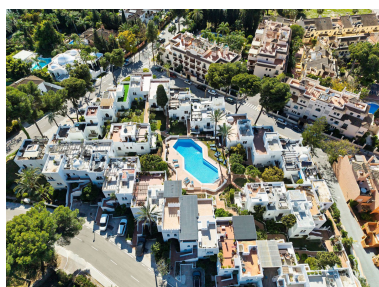

Parking places: by request

Printing day : 26th April
2026

Overview: Recently fully renovated to an exceptional standard, this stunning penthouse in Pueblo Arabesque offers a perfect blend of elegance, comfort, and Andalucian charm. Boasting three spacious bedrooms and three bathrooms—two of which are en-suite—the property has been thoughtfully designed using high-quality materials throughout. The west-facing orientation allows for beautiful natural light and warm afternoon sun, while a convenient parking bay is located directly outside. The well equipped kitchen has an american style fridge freezer, water filter and a sink eraser. All bedrooms feature fitted wardrobes, and the bathrooms are enhanced with luxurious underfloor heating. An advanced Airzone air conditioning system ensures year-round comfort in every room. One of the standout features of this home is its impressive roof terrace, offering both open and covered areas ideal for relaxing or entertaining. A section of the terrace has been enclosed with special down awnings and equipped with air conditioning, creating a versatile second living room that can be enjoyed throughout the year. In addition, a fully fitted outdoor kitchen with all appliances makes this space perfect for hosting guests or enjoying everyday outdoor living. The windows are fitted with electric blinds and the whole 1st floor has underfloor heating aswell. The property is set within beautiful architecture inspired by classic Al-Andalus style, combining character with modern convenience. Ideally located within walking distance to the vibrant Aloha Strip and a variety of shops, restaurants, and amenities. This is truly a unique and exceptional home that must be seen to be fully appreciated.