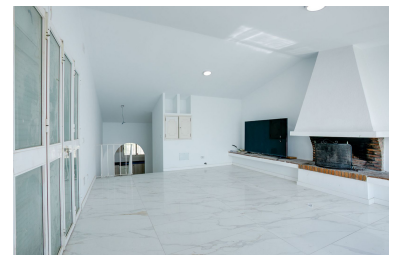

Villa in Estepona

Reference: R5341927

Bedrooms: 3
Status: Sale

Bathrooms: 2
Property Type: Villa

M²: 193
Parking places: by request

Price: 1,100,000 €
Printing day : 9th May 2026

Overview: Beachfront Villa with Direct Sea Access – Prime Estepona Location A rare opportunity to own a frontline beach villa just a short walk from the vibrant Estepona marina, offering direct access to the promenade and sandy beach from your own private garden. This charming detached home is set on a generous plot and enjoys a south-facing orientation, flooding the interiors with natural light throughout the day. The property welcomes you with a spacious open-plan kitchen and dining area, complete with a separate laundry space—ideal for modern living and entertaining. A few steps up lead to a bright and airy living room featuring a fireplace and stunning panoramic sea views, with direct access to a large terrace—perfect for relaxing or hosting while enjoying the Mediterranean backdrop. The lower level comprises three double bedrooms and two bathrooms, along with access to a basement area that offers additional storage or potential for further development. Located within a gated community, residents also benefit from a well-maintained communal pool, adding to the lifestyle appeal of this unique home. The property has already undergone important upgrades, including full rewiring, new kitchen and new doors and bathrooms. While some exterior renovation is recommended, this villa presents exceptional potential to create a truly outstanding beachfront residence in one of Estepona's most desirable areas. **Property Details:** Type: Detached Villa Location: Estepona, Costa del Sol Bedrooms: 3 Bathrooms: 2 Built Size: 193 m² Terrace: 60 m² Plot: 385 m² **Features:** Beachfront position Walking distance to marina, shops & transport South-facing orientation Panoramic sea views Private garden with direct beach access Communal pool (gated community) Basement & storage room