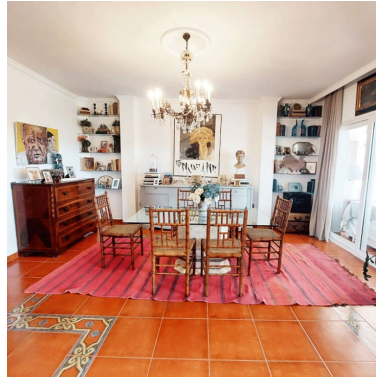

Price: 2,500,000 €  
Printing day : 2nd May 2026

---

Overview: Fantastic and rare occasion to acquire a villa in the Puerto Marina area, the villa comprises of 8 bedrooms, 7 bath, toilet, the villa also has a guest house it is located 200m from the beach