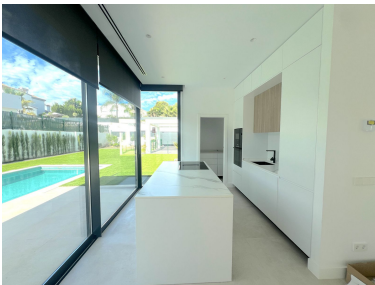

Price: 2,000,000 €

Status: Sale

Property Type: Villa

Parking places: by request

Printing day : 29th April
2026

Overview: Discover the epitome of luxury living with this brand new villa situated in the prestigious Montebiarritz Atalaya. Ideally located just 10 minutes from the vibrant Puerto Banus and in close proximity to top private schools and essential amenities, this property offers both convenience and elegance. ***Property Features:*** - ***Ground Floor*:** Experience an open and airy living space where the integrated kitchen seamlessly flows into the dining and living areas. This inviting space grants direct access to a charming porch and a stunning pool. Additionally, you will find a well-appointed bedroom complete with an en-suite bathroom, along with a convenient guest toilet. - ***Second Floor*:** This level is dedicated to ultimate comfort, featuring a luxurious master bedroom that boasts its own private pool and a spacious walk-in closet. An additional bedroom with an en-suite bathroom ensures ample accommodation for family or guests. - ***Underground Level*:** Embrace entertainment and relaxation in this expansive area, which includes two bedrooms, each with their own en-suite bathrooms. Enjoy quality time in the second living room, unwind in the cinema room, rejuvenate in the spa, or manage household tasks effortlessly in the laundry room. This exquisite villa harmoniously blends modern design with functional living spaces, making it the perfect sanctuary for those seeking a refined lifestyle in a sought-after location.