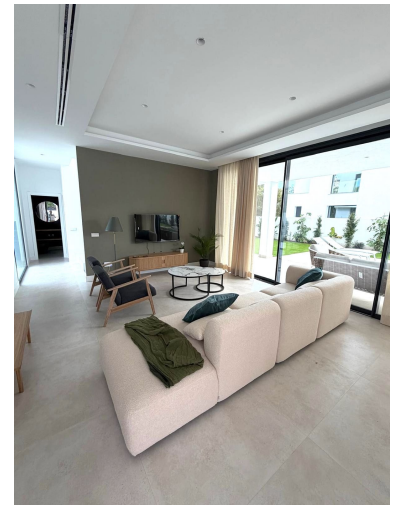

Price: 2,000,000 €

Status: Sale

Property Type: Villa

Parking places: by request

Printing day : 29th April
2026

Overview: Discover the epitome of luxury living with this brand new villa situated in the prestigious Montebiarritz Atalaya. Ideally located just 10 minutes from the vibrant Puerto Banus and in close proximity to top private schools and essential amenities, this property offers both convenience and elegance. ***Property Features:*** - ***Ground Floor*:** Experience an open and airy living space where the integrated kitchen seamlessly flows into the dining and living areas. This inviting space grants direct access to a charming porch and a stunning pool. Additionally, you will find a well-appointed bedroom complete with an en-suite bathroom, along with a convenient guest toilet. - ***Second Floor*:** This level is dedicated to ultimate comfort, featuring a luxurious master bedroom that boasts its own private pool and a spacious walk-in closet. An additional bedroom with an en-suite bathroom ensures ample accommodation for family or guests. - ***Underground Level*:** Embrace entertainment and relaxation in this expansive area, which includes two bedrooms, each with their own en-suite bathrooms. Enjoy quality time in the second living room, unwind in the cinema room, rejuvenate in the spa, or manage household tasks effortlessly in the laundry room. This exquisite villa harmoniously blends modern design with functional living spaces, making it the perfect sanctuary for those seeking a refined lifestyle in a sought-after location.