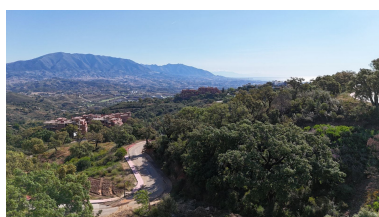

Overview: This large plot offers permission for a 471,02 m² villa. As the location is outstanding, in a protected environment, surrounded by the stunning mountains which sweep down to the sea, you will have without doubt the best views here on the Costa del Sol. By building your own sumptuous villa in La Mairena, only a stone's throw away from wonderful sandy beaches, a variety of top restaurants, shops and golf course, you will have chosen the best location, much sought after by our multi-national investors.

Features:

Sea views, Mountain views