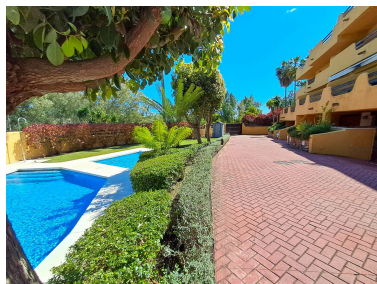

Parking places: by request

Printing day : 12th June  
2026

---

Overview:YOUR DREAM HOME NEXT TO LA CONCHA MOUNTAIN, MARBELLA !!!! Discover this exclusive townhouse located in one of Marbella's most privileged areas, at the foot of the majestic La Concha Mountain. Surrounded by nature, serenity, and breathtaking views, this property offers the perfect balance between comfort, privacy, and the Mediterranean lifestyle. The house features 3 spacious and bright bedrooms, 3 full bathrooms, 1 guest toilet, a fully equipped kitchen, and a private garden where you can relax in complete tranquility. It also boasts 3 terraces distributed between the bedrooms and the living room, all with panoramic views of the mountains and lush green areas. The property also includes pre-installation for an elevator. The home is distributed over 4 levels: Ground floor: private garage with space for 2 vehicles, a room for elevator installation, a bathroom with laundry area, an additional outdoor private parking space, and the entrance porch. First floor: spacious open-plan living room with fireplace and access to a large terrace with views, separate fully equipped kitchen, guest toilet, and private garden. Second floor: 3 bedrooms and 2 bathrooms (one en suite), each bedroom with its own terrace, all facing the mountains. Top floor: spectacular solarium with barbecue area, perfect for enjoying sunsets over Marbella's iconic mountain with family and friends. Located in a private residential complex with a communal pool, well-maintained gardens, and excellent access to the center of Marbella and Puerto Banús. ■ LIVE SURROUNDED BY NATURE WITHOUT GIVING UP THE COMFORTS OF THE CITY ■ AN EXCLUSIVE SPOT IN MARBELLA IS WAITING FOR YOU!!

---

Features:

Pool, Air conditioning, Mountain views, Private garden, None, Parking, Investment, Resale