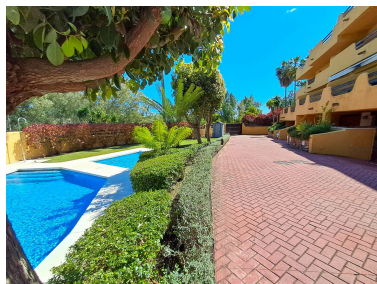

Parking places: by request

Printing day : 26th April
2026

Overview: YOUR DREAM HOME NEXT TO LA CONCHA MOUNTAIN, MARBELLA !!!! Discover this exclusive townhouse located in one of Marbella's most privileged areas, at the foot of the majestic La Concha Mountain. Surrounded by nature, serenity, and breathtaking views, this property offers the perfect balance between comfort, privacy, and the Mediterranean lifestyle. The house features 3 spacious and bright bedrooms, 3 full bathrooms, 1 guest toilet, a fully equipped kitchen, and a private garden where you can relax in complete tranquility. It also boasts 3 terraces distributed between the bedrooms and the living room, all with panoramic views of the mountains and lush green areas. The property also includes pre-installation for an elevator. The home is distributed over 4 levels: Ground floor: private garage with space for 2 vehicles, a room for elevator installation, a bathroom with laundry area, an additional outdoor private parking space, and the entrance porch. First floor: spacious open-plan living room with fireplace and access to a large terrace with views, separate fully equipped kitchen, guest toilet, and private garden. Second floor: 3 bedrooms and 2 bathrooms (one en suite), each bedroom with its own terrace, all facing the mountains. Top floor: spectacular solarium with barbecue area, perfect for enjoying sunsets over Marbella's iconic mountain with family and friends. Located in a private residential complex with a communal pool, well-maintained gardens, and excellent access to the center of Marbella and Puerto Banús. ■ LIVE SURROUNDED BY NATURE WITHOUT GIVING UP THE COMFORTS OF THE CITY ■ AN EXCLUSIVE SPOT IN MARBELLA IS WAITING FOR YOU!!

Features:

Pool, Air conditioning, Mountain views, Private garden, None, Parking, Investment, Resale