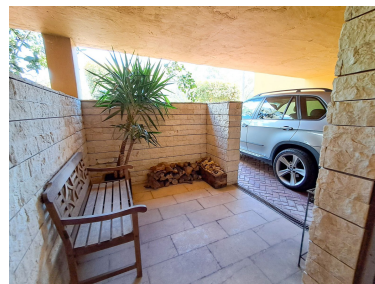

Parking places: by request

Printing day : 12th June  
2026

---

Overview:YOUR DREAM HOME NEXT TO LA CONCHA MOUNTAIN, MARBELLA !!!! Discover this exclusive townhouse located in one of Marbella's most privileged areas, at the foot of the majestic La Concha Mountain. Surrounded by nature, serenity, and breathtaking views, this property offers the perfect balance between comfort, privacy, and the Mediterranean lifestyle. The house features 3 spacious and bright bedrooms, 3 full bathrooms, 1 guest toilet, a fully equipped kitchen, and a private garden where you can relax in complete tranquility. It also boasts 3 terraces distributed between the bedrooms and the living room, all with panoramic views of the mountains and lush green areas. The property also includes pre-installation for an elevator. The home is distributed over 4 levels: Ground floor: private garage with space for 2 vehicles, a room for elevator installation, a bathroom with laundry area, an additional outdoor private parking space, and the entrance porch. First floor: spacious open-plan living room with fireplace and access to a large terrace with views, separate fully equipped kitchen, guest toilet, and private garden. Second floor: 3 bedrooms and 2 bathrooms (one en suite), each bedroom with its own terrace, all facing the mountains. Top floor: spectacular solarium with barbecue area, perfect for enjoying sunsets over Marbella's iconic mountain with family and friends. Located in a private residential complex with a communal pool, well-maintained gardens, and excellent access to the center of Marbella and Puerto Banús. ■ LIVE SURROUNDED BY NATURE WITHOUT GIVING UP THE COMFORTS OF THE CITY ■ AN EXCLUSIVE SPOT IN MARBELLA IS WAITING FOR YOU!!

---

Features:

Pool, Air conditioning, Mountain views, Private garden, None, Parking, Investment, Resale