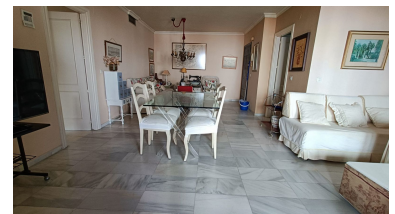

Price: 490,000 €

Status: Sale

Property Type: Apartment

Parking places: by request

Printing day : 28th April
2026

Overview: Puerto Banús - Excellent location! Mid-floor flat with morning sun, covered and glazed terrace. It has a spacious living-dining room, kitchen and two bedrooms with two bathrooms. Garage space. A stone's throw from the iconic Puerto Banús and its beaches. Services, shops, restaurants, everything close at hand. Complex with 4 swimming pools, paddle tennis court and large green areas. 24-hour concierge service.