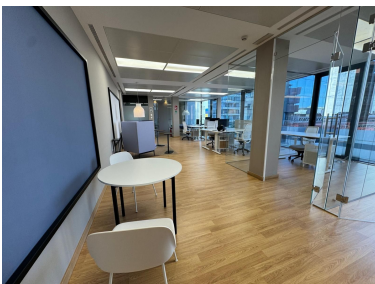

Price: 900,000 €

Status: Sale

Property Type: Commercial Parking places: by request

Printing day : 21st June
2026

Overview:Office of 105m2 right next to the main street. Prime location Marbella Center!

Features: