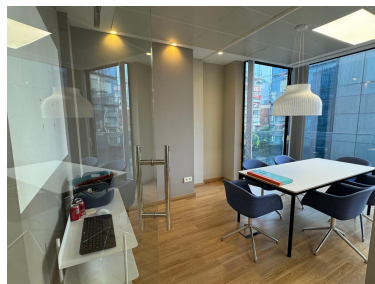

Price: 900,000 €

Status: Sale

Property Type: Commercial Parking places: by request

Printing day : 21st June
2026

Overview:Office of 105m2 right next to the main street. Prime location Marbella Center!

Features: