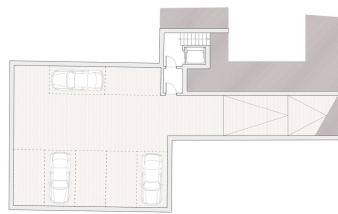

Price: 199,000 €  
Printing day : 3rd May 2026

---

Overview:CENTRAL PLOT WITH PROJECT Plot for sale to build 7 houses, with distribution plans to be able to build it as soon as possible. With parking in a very good area, central, near City Hall, squares. The project presented by architect distributed in (We can deliver project so you have idea and can carry out): Three one-bedroom apartments with garage, brand new. Three two-bedroom duplex apartments. One three-room duplex apartment.