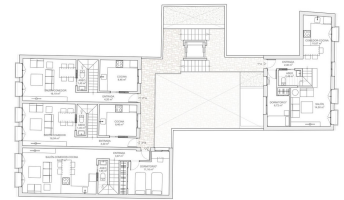

Price: 199,000 €  
Printing day : 3rd May 2026

---

Overview:CENTRAL PLOT WITH PROJECT Plot for sale to build 7 houses, with distribution plans to be able to build it as soon as possible. With parking in a very good area, central, near City Hall, squares. The project presented by architect distributed in (We can deliver project so you have idea and can carry out): Three one-bedroom apartments with garage, brand new. Three two-bedroom duplex apartments. One three-room duplex apartment.